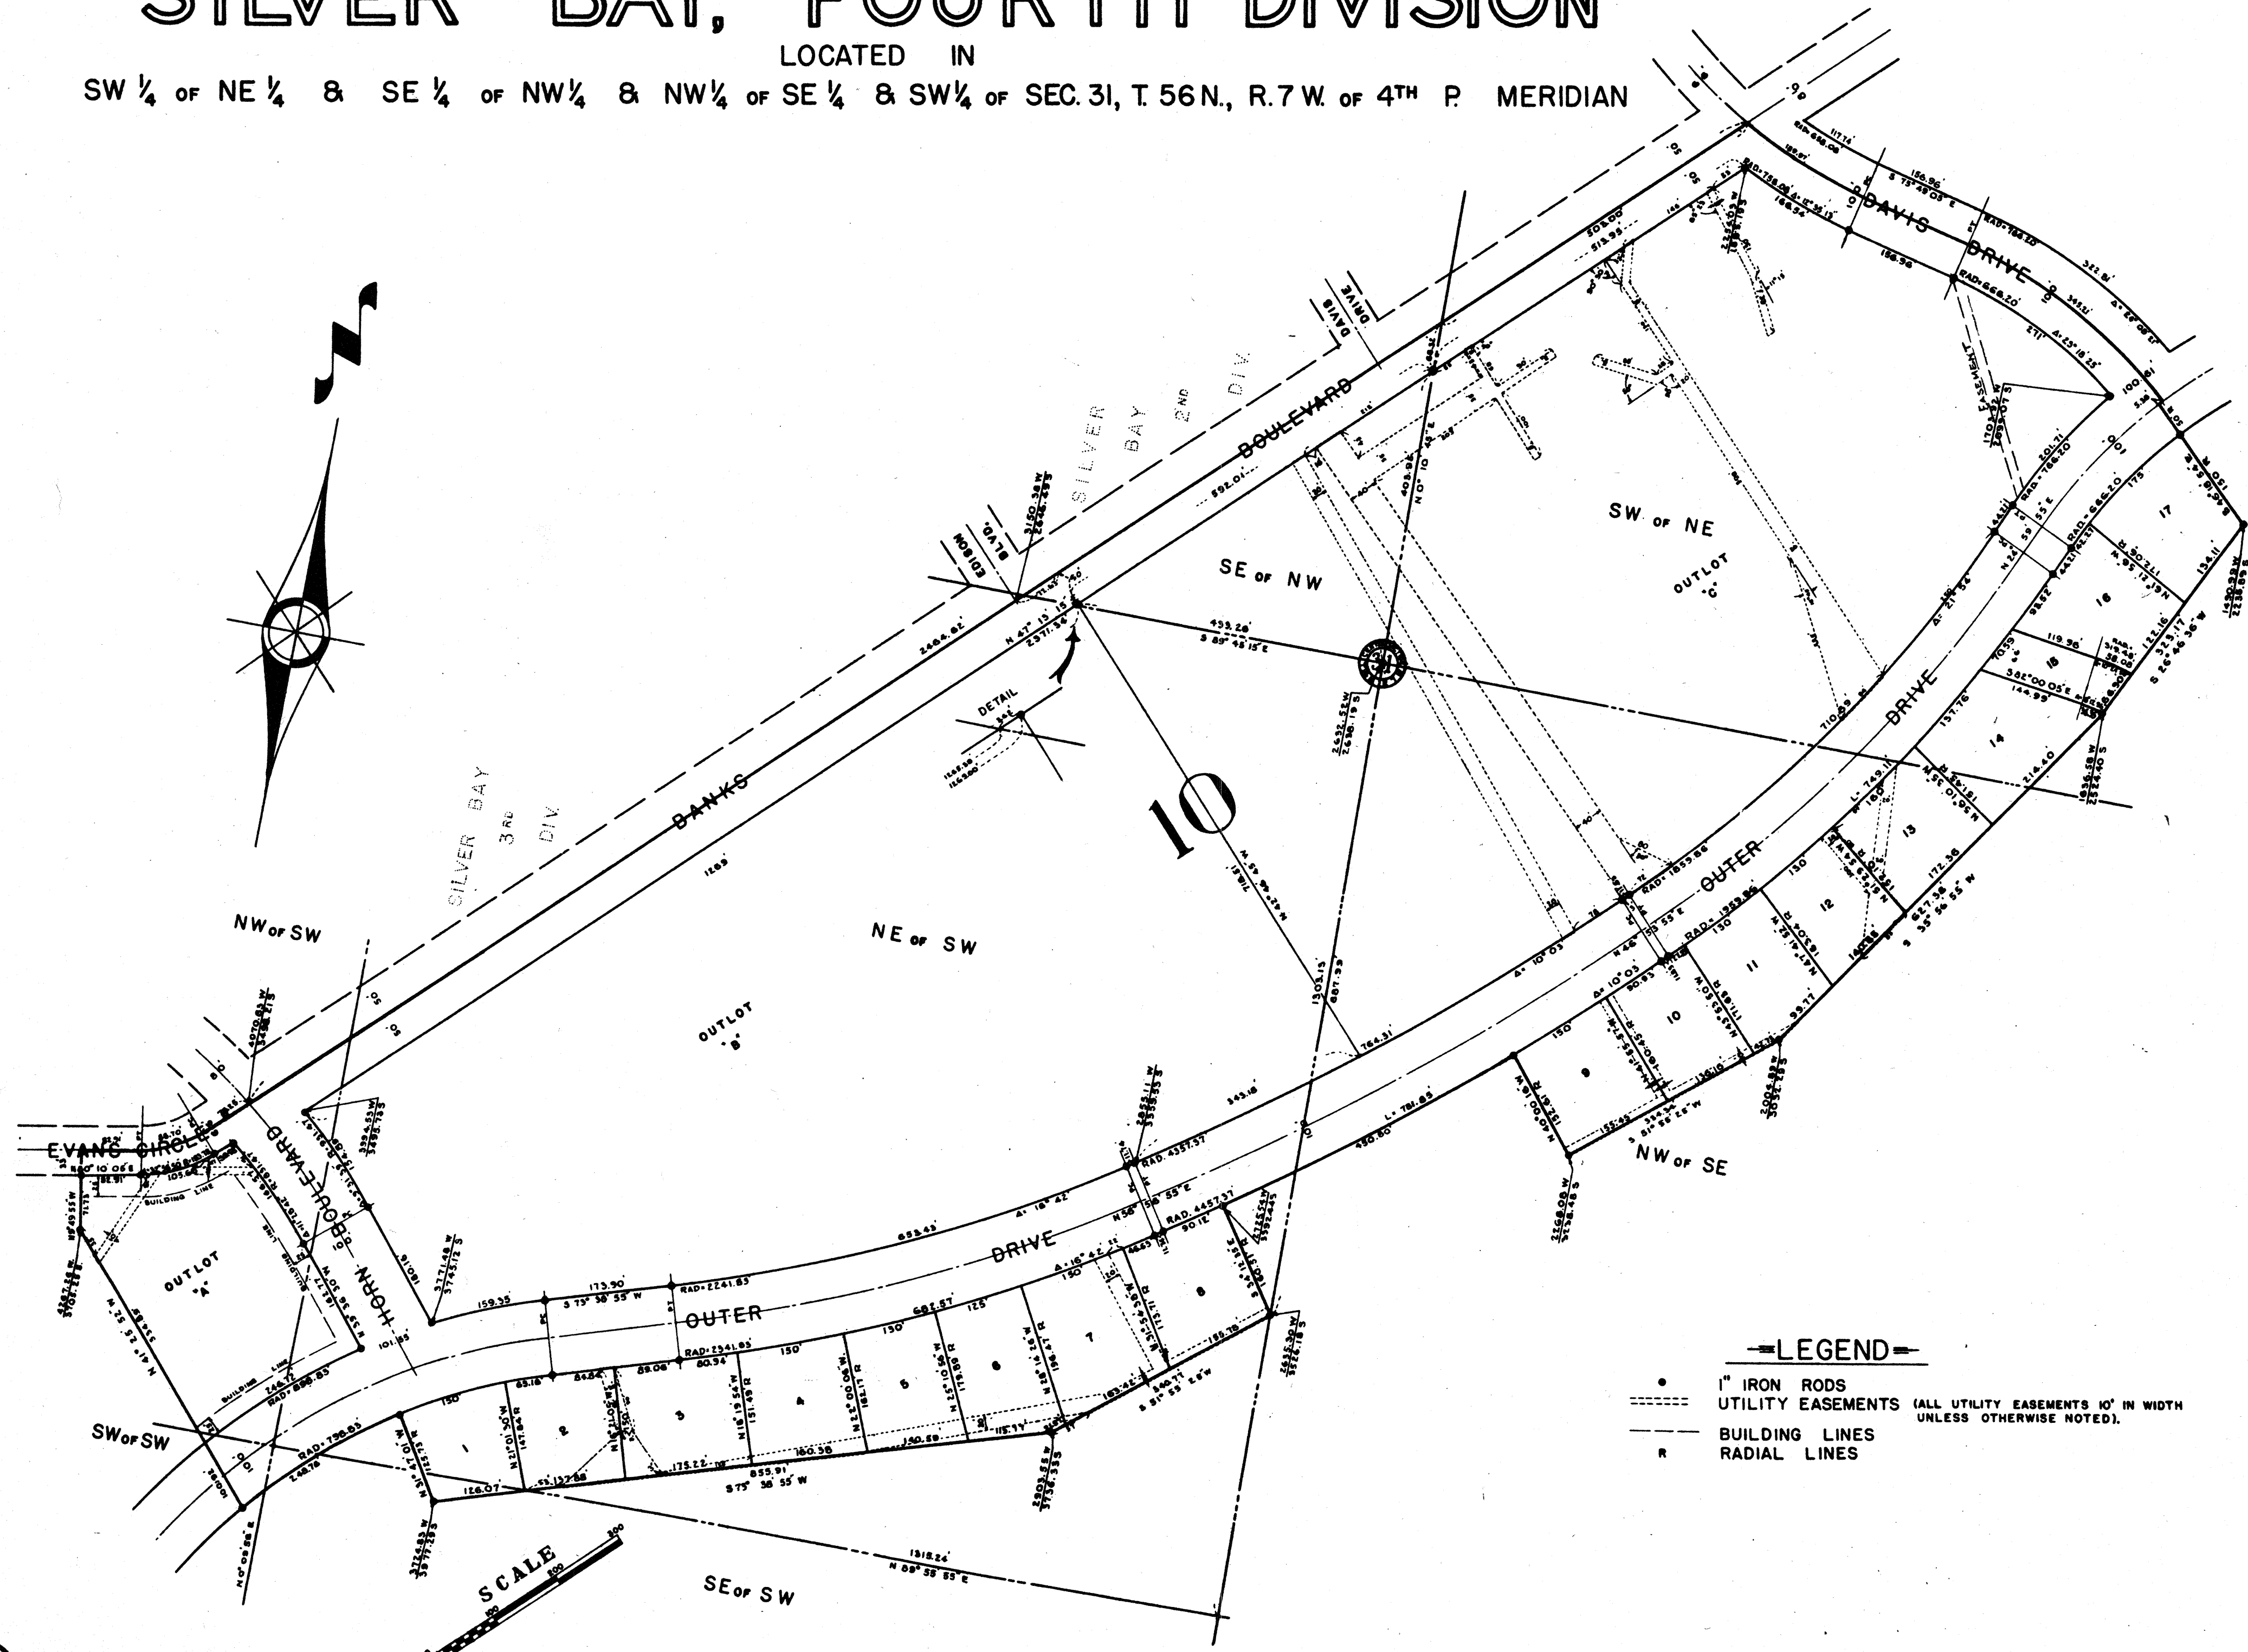

# SILVER BAY, FOURTH DIVISION

LOCATED IN  
 SW ¼ OF NE ¼ & SE ¼ OF NW ¼ & NW ¼ OF SE ¼ & SW ¼ OF SEC. 31, T. 56 N., R. 7 W. OF 4TH P. MERIDIAN

- LEGEND—**
- 1" IRON RODS
  - UTILITY EASEMENTS (ALL UTILITY EASEMENTS 10' IN WIDTH UNLESS OTHERWISE NOTED).
  - BUILDING LINES
  - R RADIAL LINES