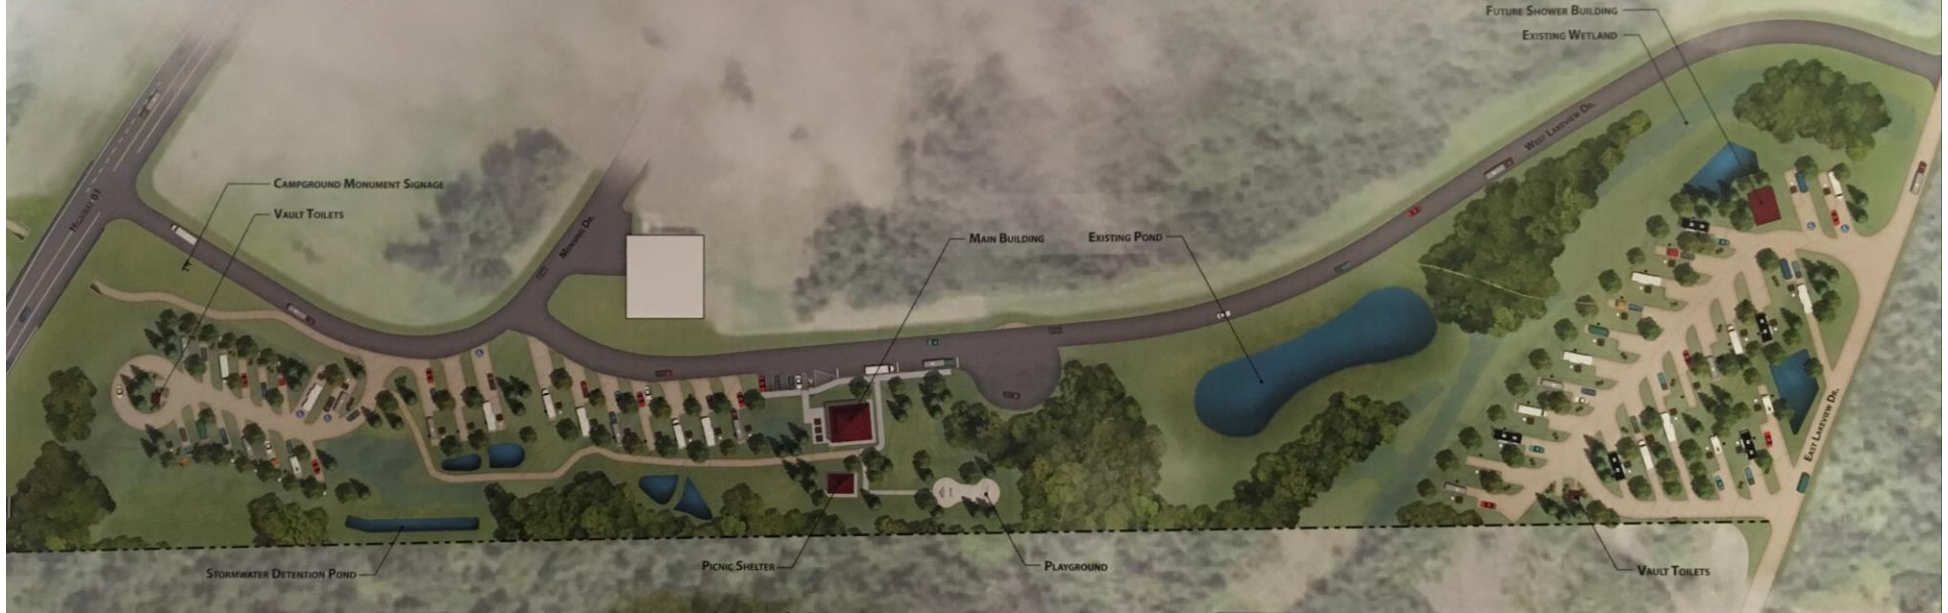

Black Beach Municipal Campground

49 TOTAL CAMPSITES INCLUDING 5 ACCESSIBLE SITES

WEST AREA (15 SITES)

CENTRAL & EAST AREAS (34 SITES)

TYPICAL CAMPSITE LAYOUTS

CONTEXT MAP

COMING MAY 2020