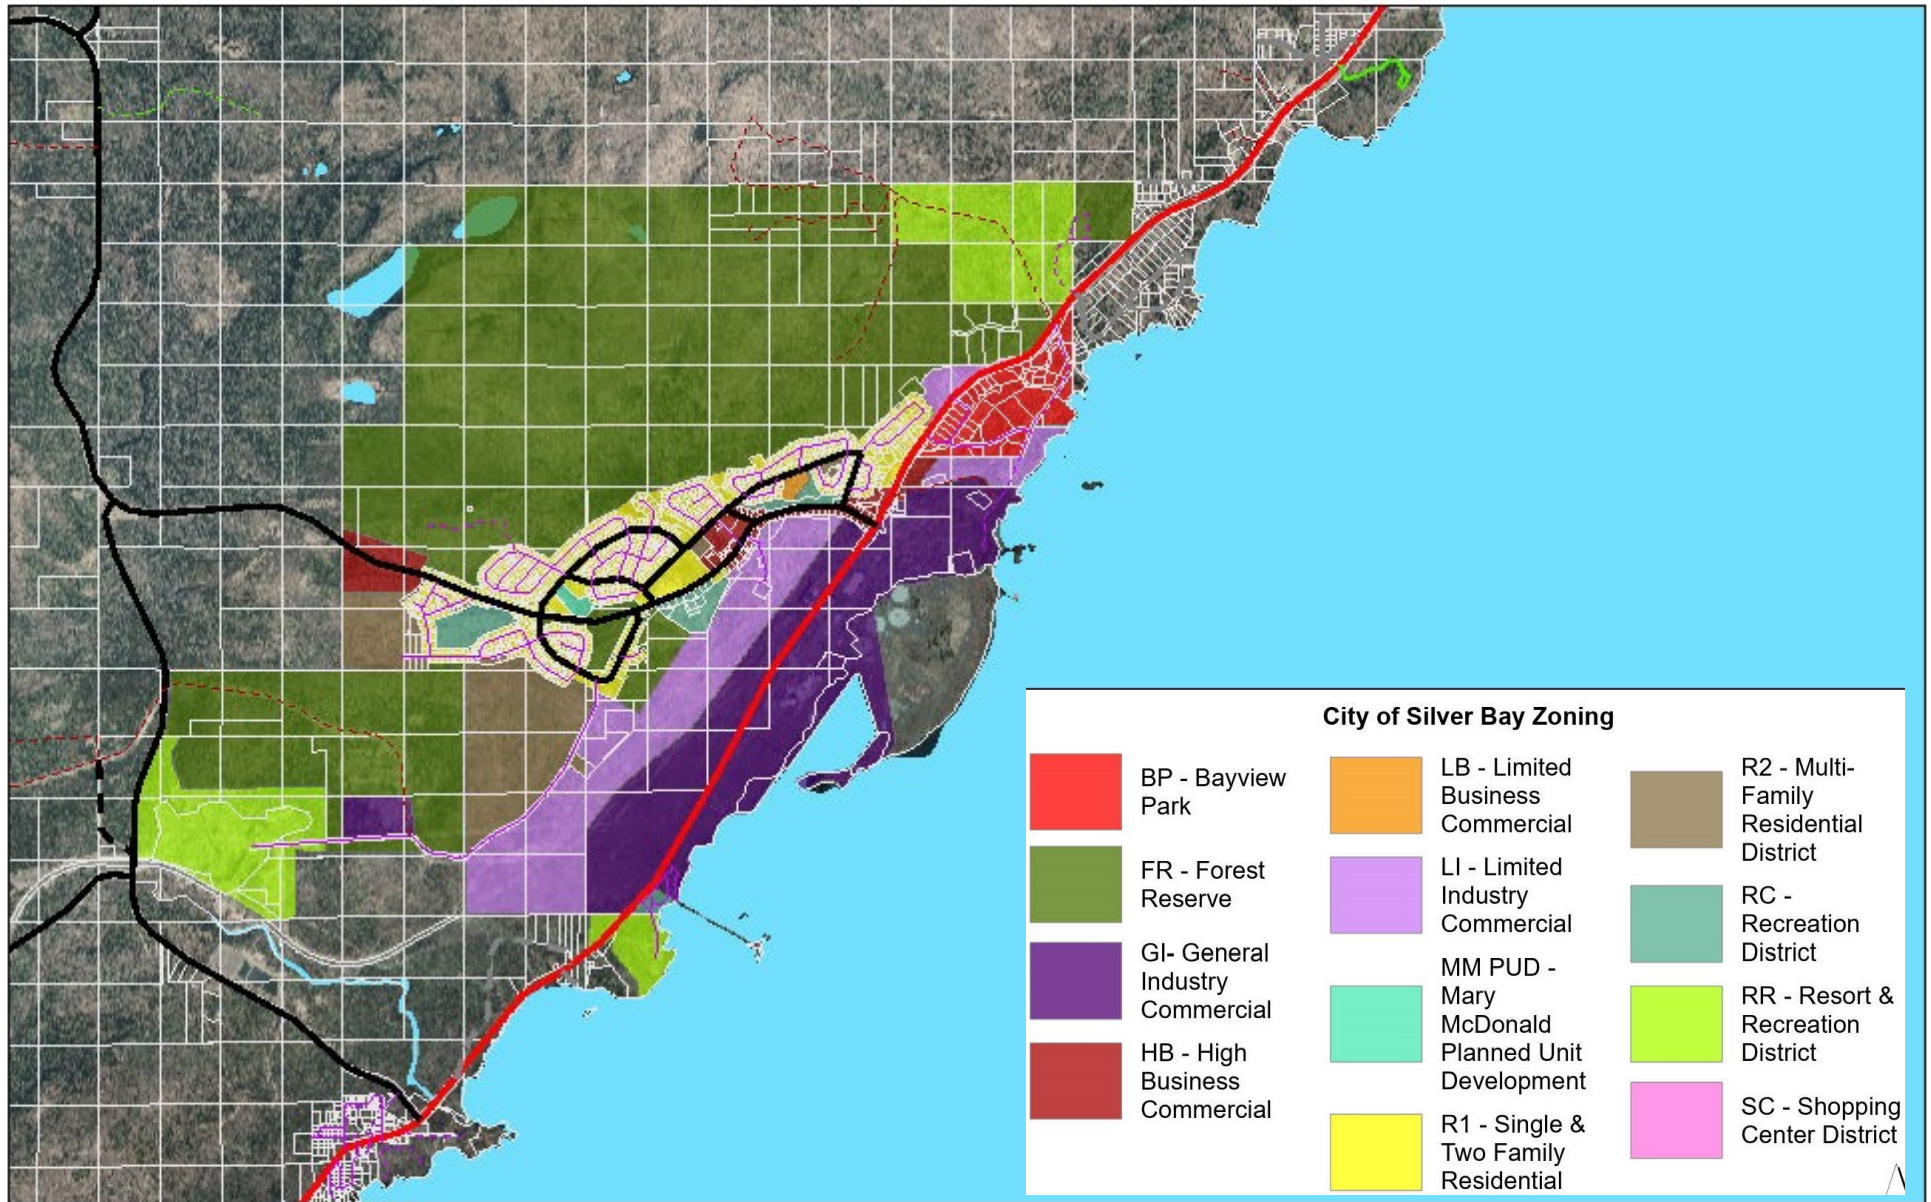

Silver Bay Zoning Map Approved by P&Z Commission Recommended to City Council April 5, 2023

4/6/2023, 9:34:39 AM

Roads

 Other Paved, MN Highway

 Other Paved, County-State Aid Highway; Other Paved, County Road

City of Silver Bay Zoning

 BP - Bayview Park	 LB - Limited Business Commercial	 R2 - Multi-Family Residential District
 FR - Forest Reserve	 LI - Limited Industry Commercial	 RC - Recreation District
 GI - General Industry Commercial	 MM PUD - Mary McDonald Planned Unit Development	 RR - Resort & Recreation District
 HB - High Business Commercial	 R1 - Single & Two Family Residential	 SC - Shopping Center District