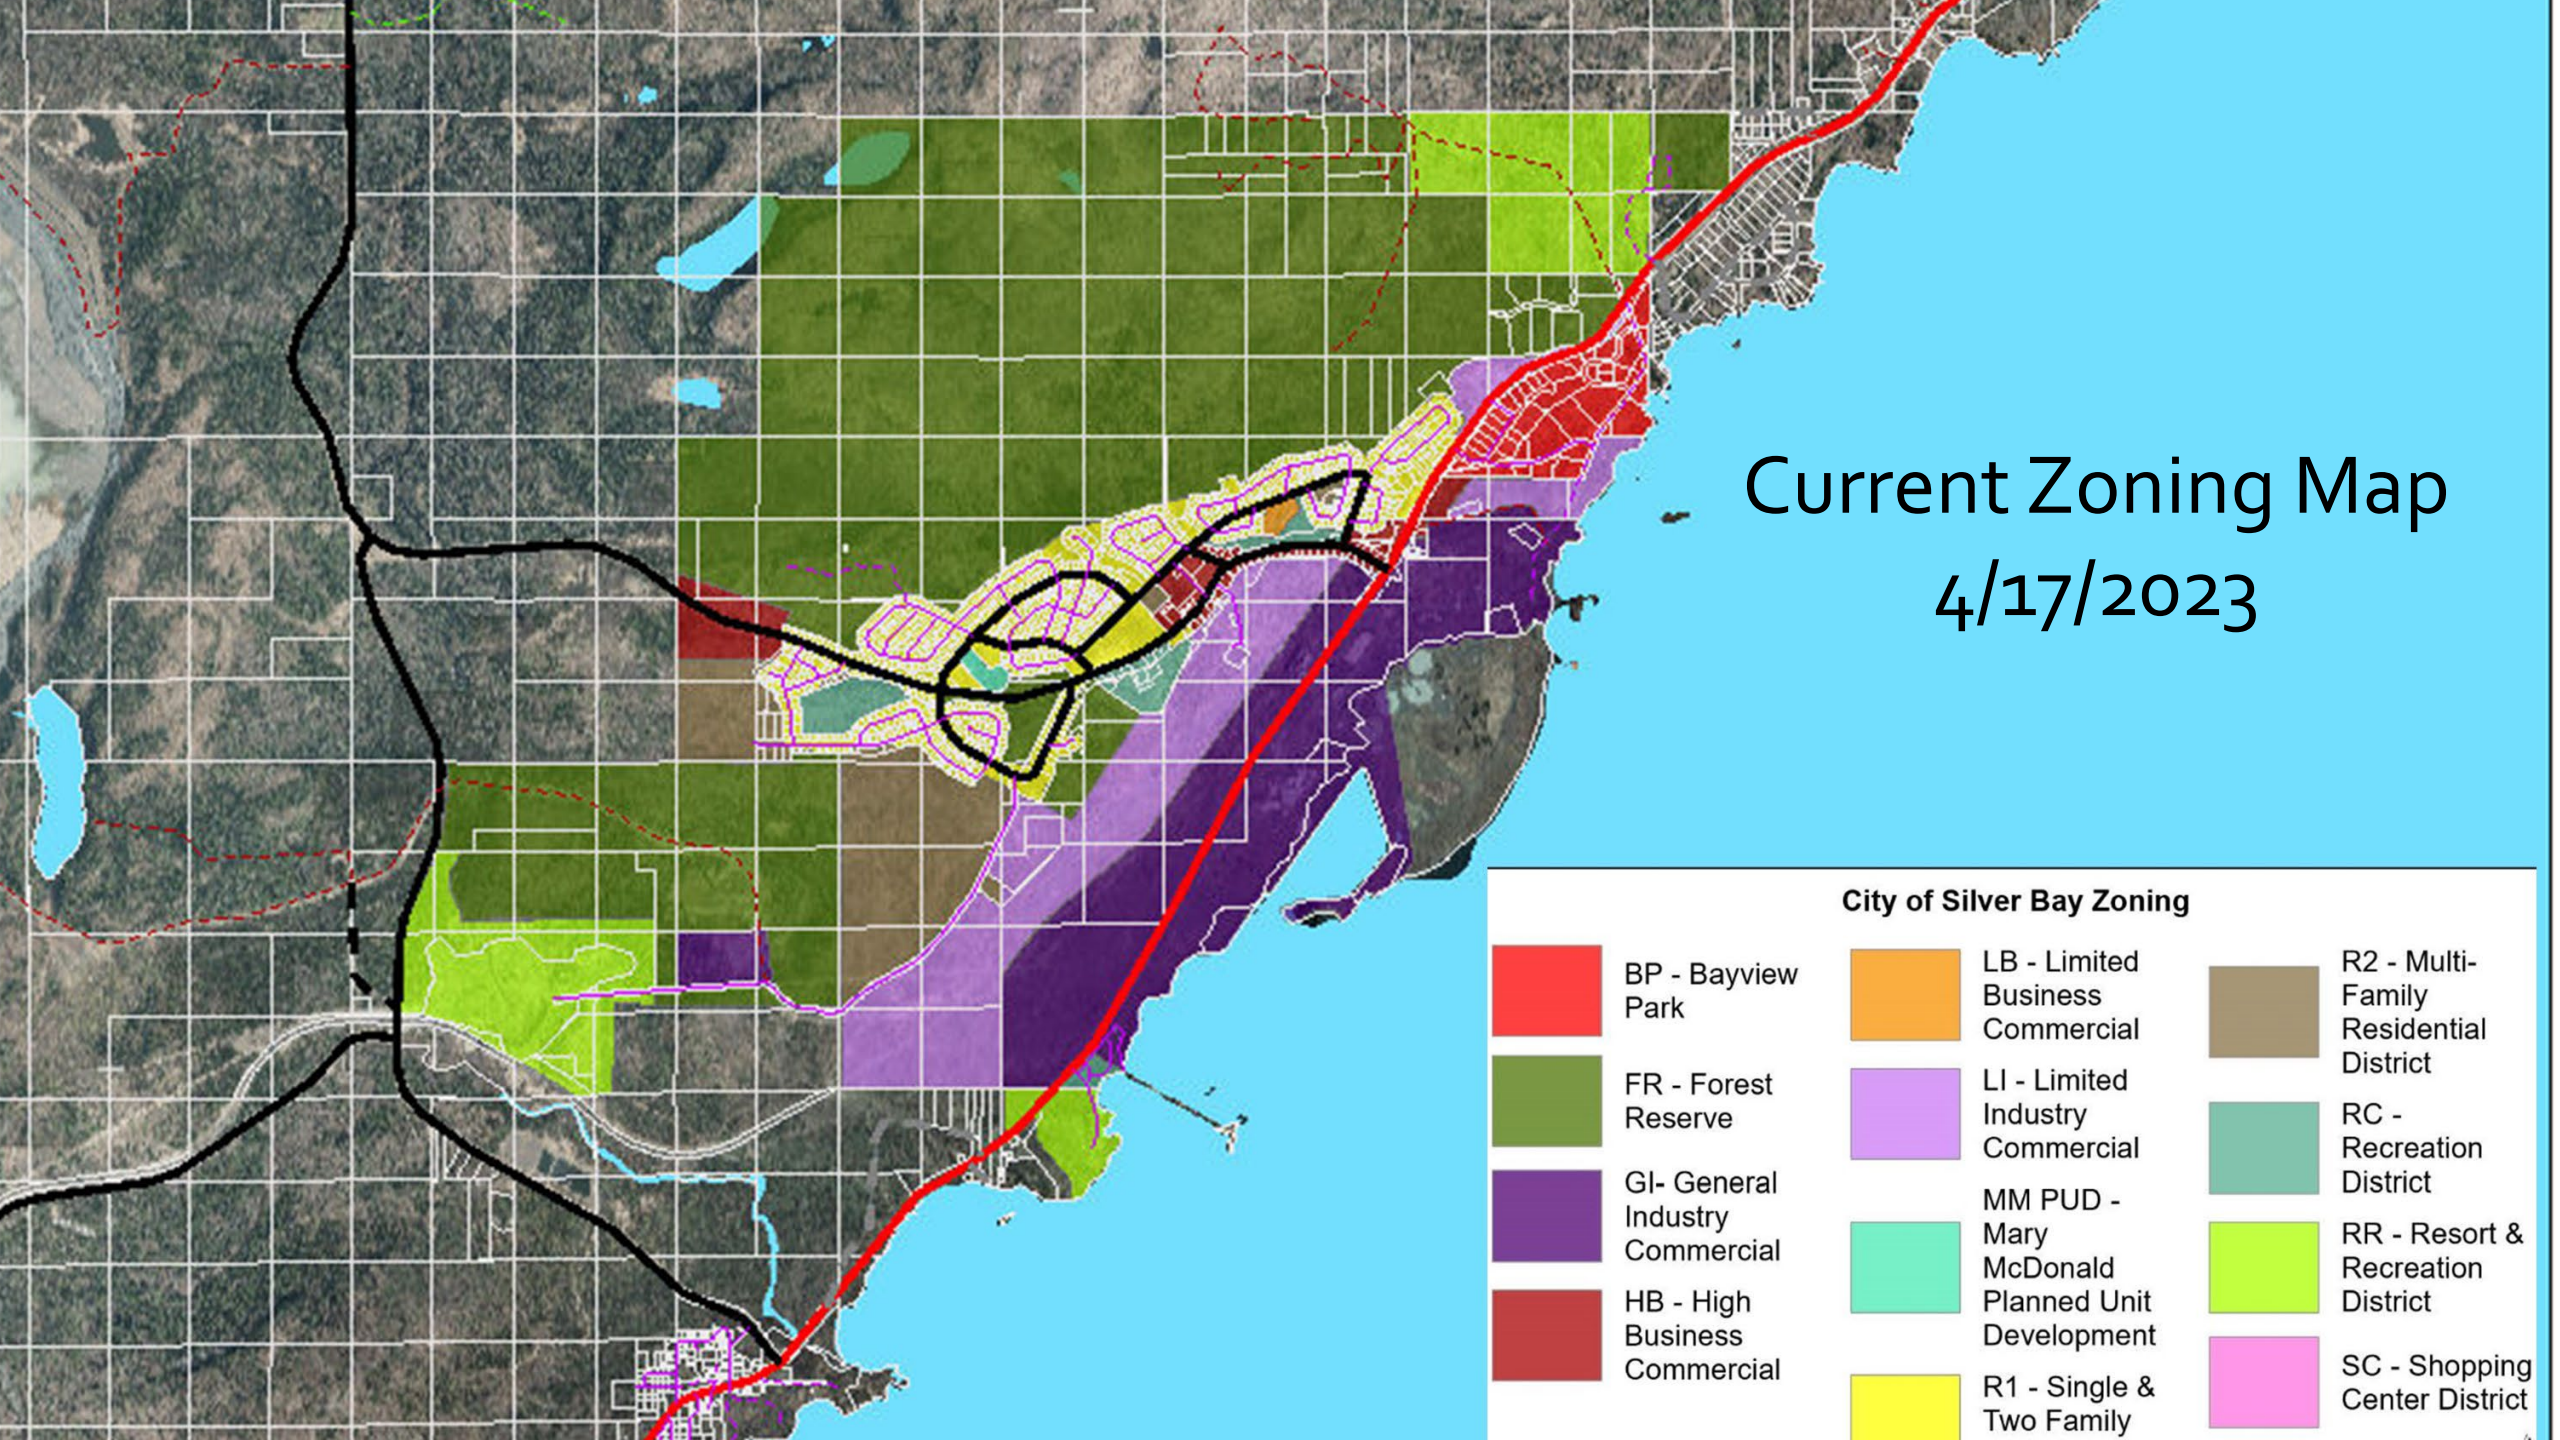

Current Zoning Map

4/17/2023

City of Silver Bay Zoning

	BP - Bayview Park		LB - Limited Business Commercial		R2 - Multi-Family Residential District
	FR - Forest Reserve		LI - Limited Industry Commercial		RC - Recreation District
	GI - General Industry Commercial		MM PUD - Mary McDonald Planned Unit Development		RR - Resort & Recreation District
	HB - High Business Commercial		R1 - Single & Two Family		SC - Shopping Center District